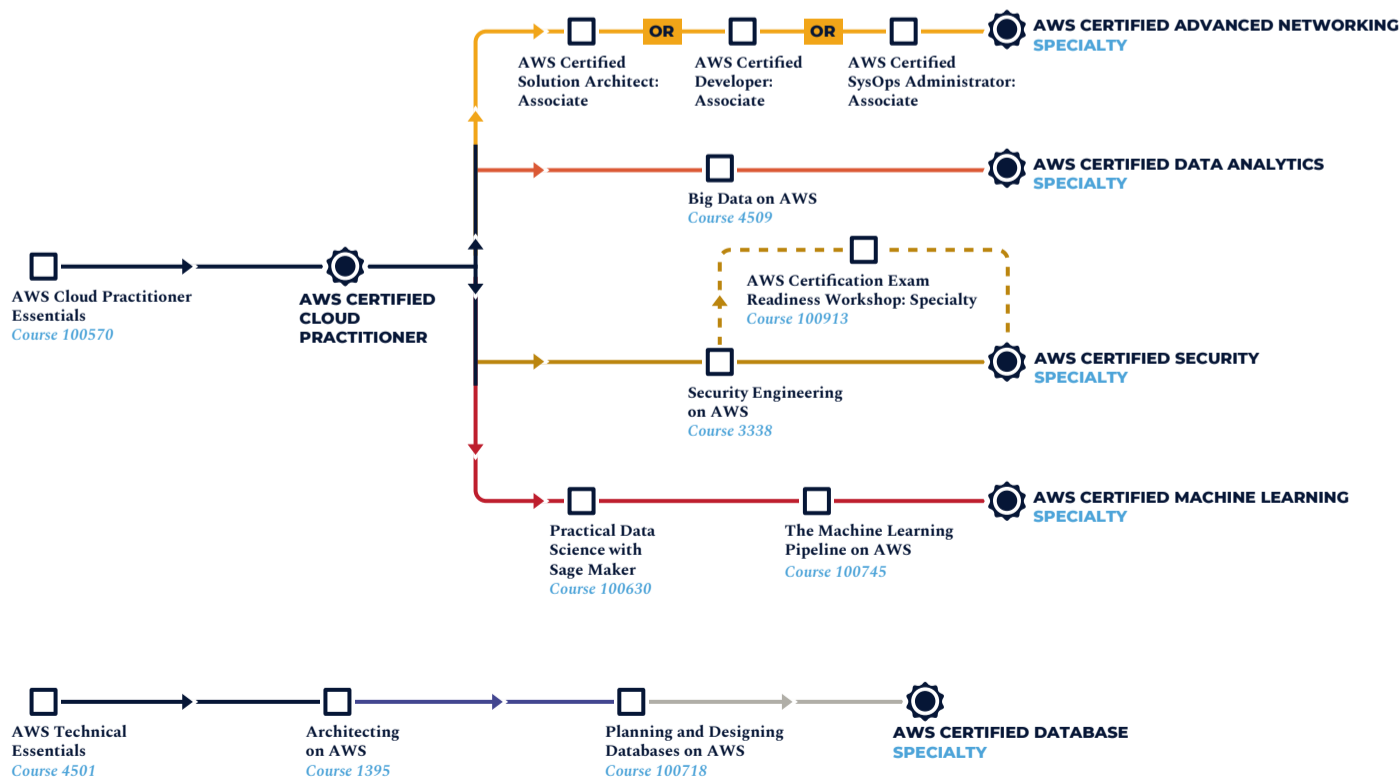

AMAZON WEB SERVICES (AWS) CERTIFICATION TRACKS

- PRACTITIONER
- OPERATIONS
- SPECIALTY TRACK: BIG DATA
- SPECIALTY TRACK: SECURITY
- SPECIALTY TRACK: DATABASE
- ARCHITECT
- DEVELOPER
- SPECIALTY TRACK: NETWORKING
- SPECIALTY TRACK: MACHINE LEARNING

- OPTIONAL TRACK
- COURSE
- CERTIFICATION

ARCHITECT TRACK

Validate expertise designing distributed applications and systems on AWS.

DEVELOPER AND OPERATIONS TRACKS

Validate expertise developing and maintaining applications on AWS. Validate expertise provisioning, operating and managing distributed application systems on AWS.

SPECIALTY TRACKS

Validate expertise in unique and distinct areas of AWS.

GET STARTED WITH AWS TRAINING

- ▶ [Explore our AWS training courses](#)
- ▶ [Explore our AWS certifications](#)