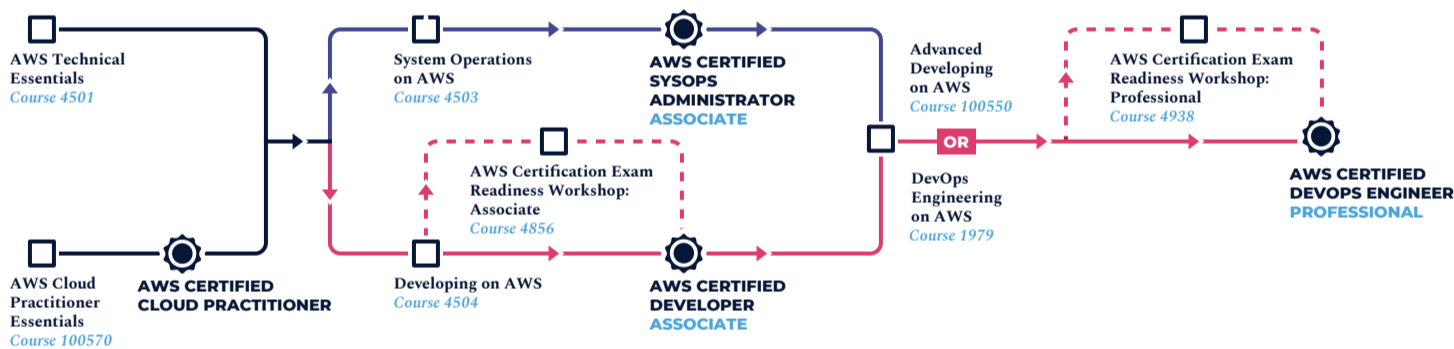

AMAZON WEB SERVICES (AWS) CERTIFICATION TRACKS

- PRACTITIONER
- OPERATIONS
- SPECIALTY TRACK: BIG DATA
- SPECIALTY TRACK: SECURITY
- SPECIALTY TRACK: DATABASE
- ARCHITECT
- DEVELOPER
- SPECIALTY TRACK: NETWORKING
- SPECIALTY TRACK: MACHINE LEARNING

- OPTIONAL TRACK
- COURSE
- CERTIFICATION

ARCHITECT TRACK

Validate expertise designing distributed applications and systems on AWS.

DEVELOPER AND OPERATIONS TRACKS

Validate expertise developing and maintaining applications on AWS. Validate expertise provisioning, operating and managing distributed application systems on AWS.