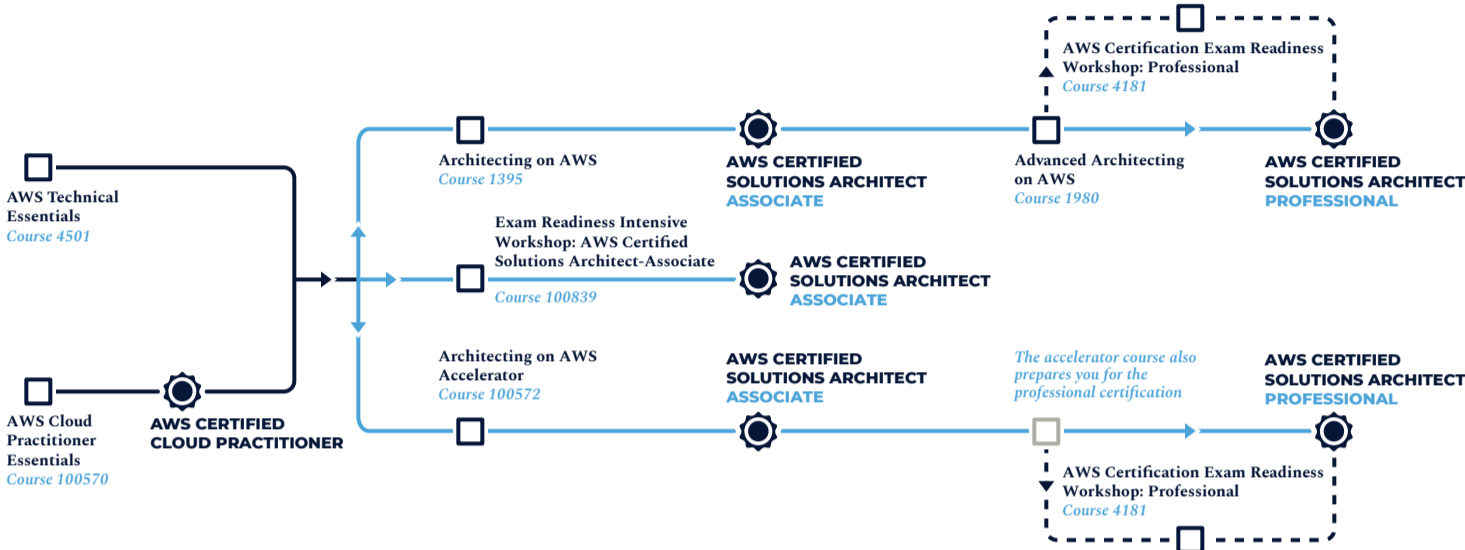

AMAZON WEB SERVICES (AWS) CERTIFICATION TRACKS

- PRACTITIONER
- OPERATIONS
- SPECIALTY TRACK: BIG DATA
- SPECIALTY TRACK: SECURITY
- SPECIALTY TRACK: DATABASE
- ARCHITECT
- DEVELOPER
- SPECIALTY TRACK: NETWORKING
- SPECIALTY TRACK: MACHINE LEARNING

- OPTIONAL TRACK
- COURSE
- CERTIFICATION

ARCHITECT TRACK

Validate expertise designing distributed applications and systems on AWS.

DEVELOPER AND OPERATIONS TRACKS

Validate expertise developing and maintaining applications on AWS. Validate expertise provisioning, operating and managing distributed application systems on AWS.